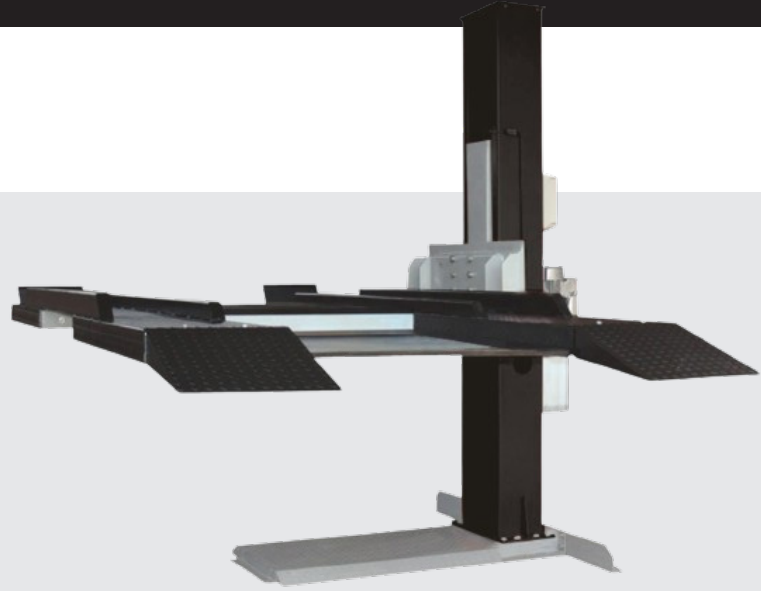

BP2700 2.7 TON 1 POST PARKING LIFT

Not enough space to park many cars in your garage?
BulletPro BP2700 single post parking lift is a great solution for your garage

FEATURES

- Superior Display Capabilities: Out-of-the-way single post, open tracks for easy underbody viewing
- Single Point Electric Lock Release & Multiple Locking Positions: Locks positions at several different heights
- Sturdy 2700kg Lifting Capacity: Easily lifts most cars, vans and SUV's
- Adjustable Track Width: You can increase or decrease the width between the tracks to fit the vehicle

CONCRETE

150mm thick, reinforced, free from cracks/seams, 30mpa & cured 28+ days

SPECIFICATIONS

Model No.	BP2700
Lifting Capacity (kg)	2,700kg
RAM Type	Chains
Min. Lifting Height	120mm
Max. Lifting Height	1900mm
Lifting Time	<50s
Motor & Power Supply	2.2kw AC240V 1ph

LAYOUT